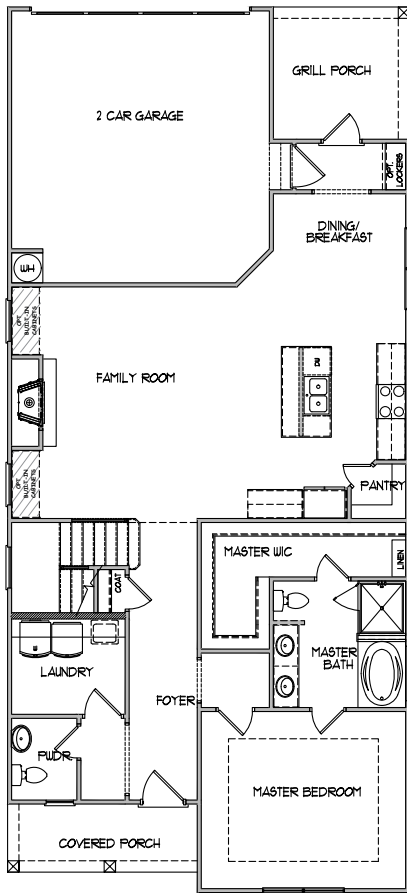

Heritage
GROUP HOMES

THE KIRBY

4 Bedrooms/2.5 Baths

1987- 2500 sq ft.

ELEVATION A

ELEVATION B

FIRST FLOOR

SECOND FLOOR

Optional
Super Shower

*All information is believed to be accurate but is not guaranteed and subject to change without notice.